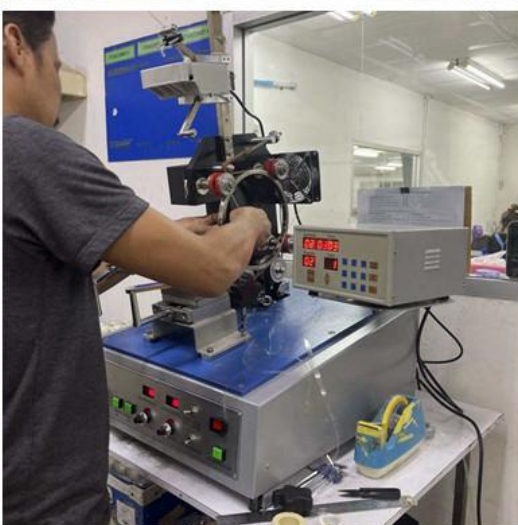

GREWIN INDUSTRIAL GROUP CO.,LTD.

TEL/WhatsApp: +86 18622096679

Mail: admin@coilwindingmachinechina.com

Web:www.coilwindingmachinechina.com

WhatsApp

WeChat

2. Guide the user to use accurately and how to maintain the Eight Spindle Motor Ceiling fan winding machine .

Provide free consultation about production process technology of electronic Ceiling fan winding machine .

3. In order to guarantee the machine used normally, we'd have training on how to operate, use and maintain our product by English manual, video, guiding on line.

WhatsApp:+86 18622096679
Web: www.coilwindingmachinechina.com

GREWIN INDUSTRIAL GROUP CO.,LTD.

Add: The fourth floor A-A3 zone aviation business area,Dongli Distr,Tianjin,China.